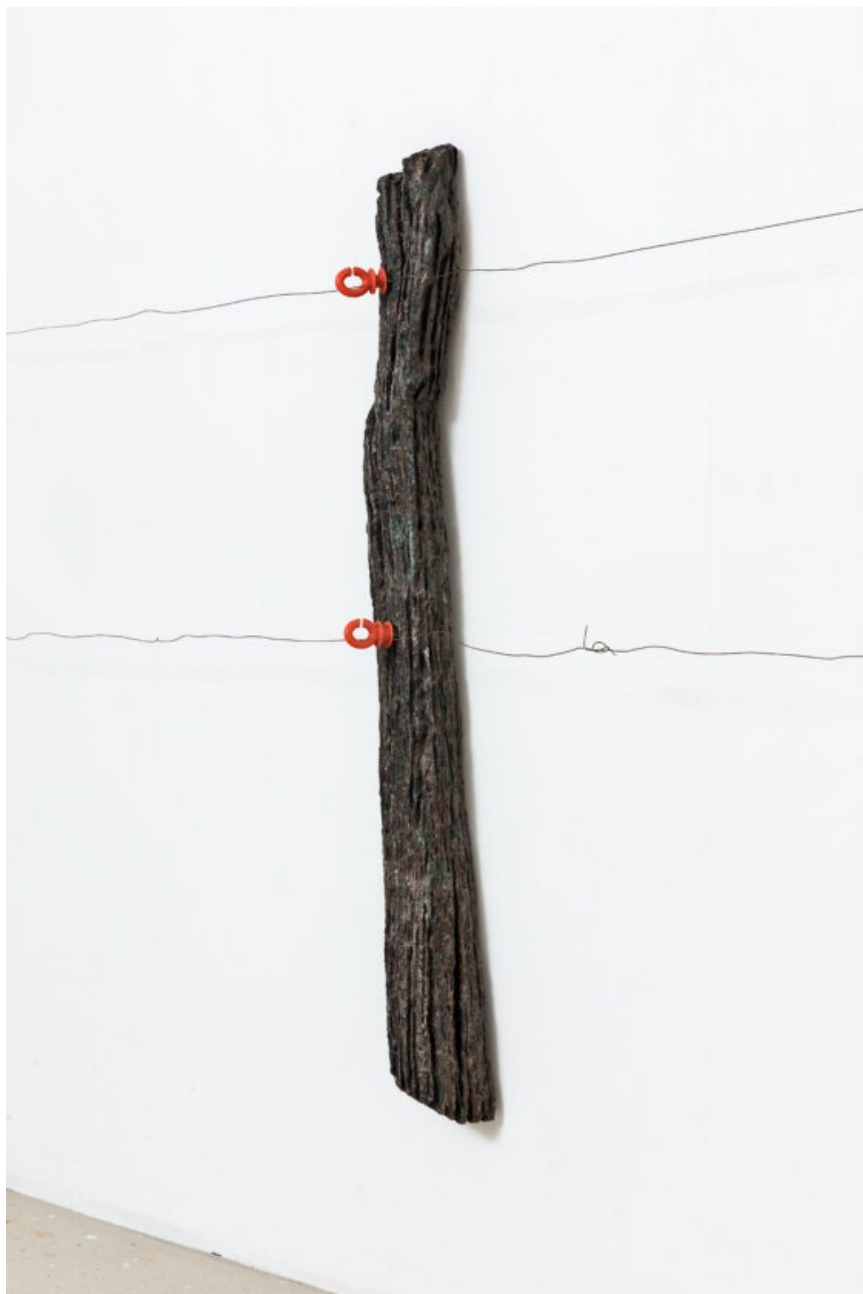

VINCENT KOHLER

Clôture (fence)

Sculpture, 2022

Polystyrene, resin, wire, sound track, light effect

Size – Real size, installation

Photo credit – Geoffrey Cottenceau