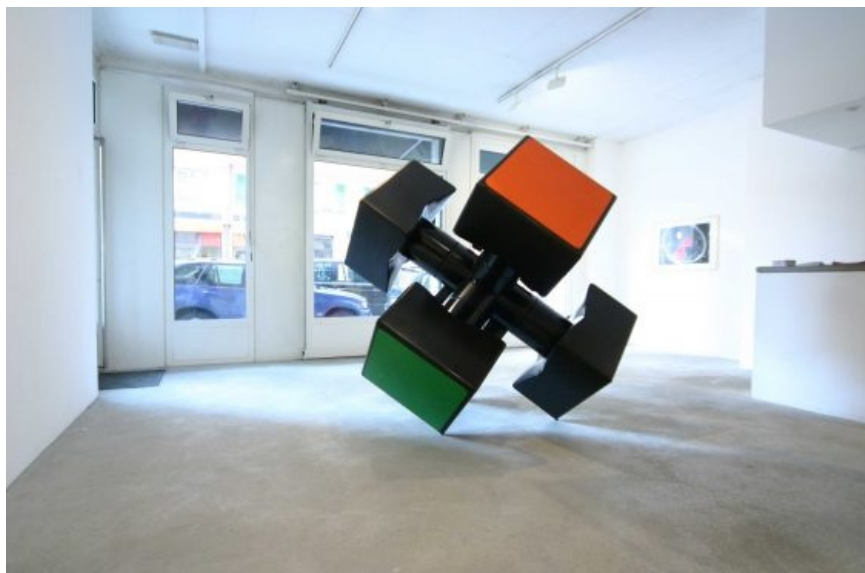

## Rubix

Sculpture, 2006

Resin

Size — 180 x 180 x 180 cm